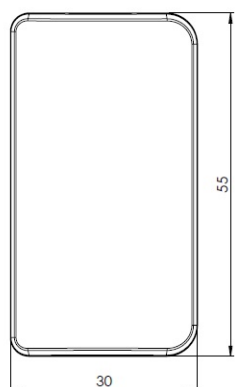

PRODUCT SHEET

Description:

Front Cover "Easy", F/Glass Door Fixing,Zamak,55x30mm,Black, Incl. 2 Black SS PH Screws
M6x10mm + 2 Black PH Screws, M6x10x16mm & 1 Black PA6 Gasket - 0,8mm

Item number:

15.04.126-0

Units	Box	Carton	HS Code	Barcode
Pcs.	10	300	8302420090	 5704866488068

SISO A/S

Mileparken 11
DK-2740 Skovlunde
Denmark
VAT: DK 24786013

Phone +45 45 830 900

www.siso.dk
siso@siso.dk

Danske Bank
Nytorv Branch
Copenhagen
SWIFT: DABADKKK

Account no.
4180 3112 112936
IBAN Account
DK7230003112112936